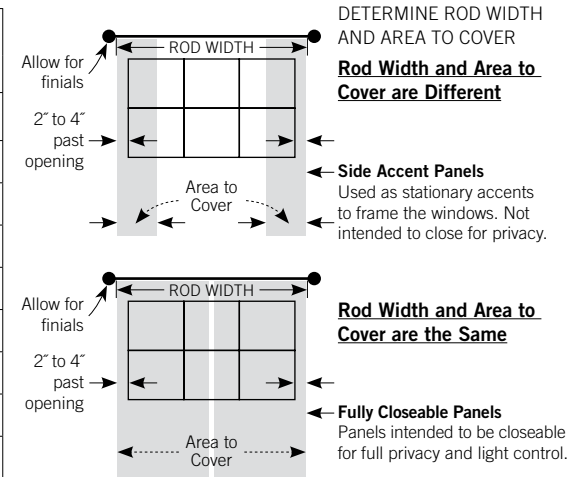

A fully completed order form is required before manufacturing can begin. All orders confirmed in writing.

Line No & Room ID	Panel Style (see chart A - enter code in box below)	Quantity					Area to Cover (see Note 1)	Rod Width (see Note 1)	Fullness	Finished Panel Height (see Note 2)	FABRIC DESCRIPTION		BINDINGS All panels require bindings (see chart B for colors)	
		PAIR		PANEL							Pattern Name & Color	Pattern #	Ripplefold (Twill Colors Only)	Grommet Top (Baja Colors Only)
		Ctr Close	L	R	Ctr									
1.														
2.														
3.														
4.														
5.														
6.														
7.														
8.														