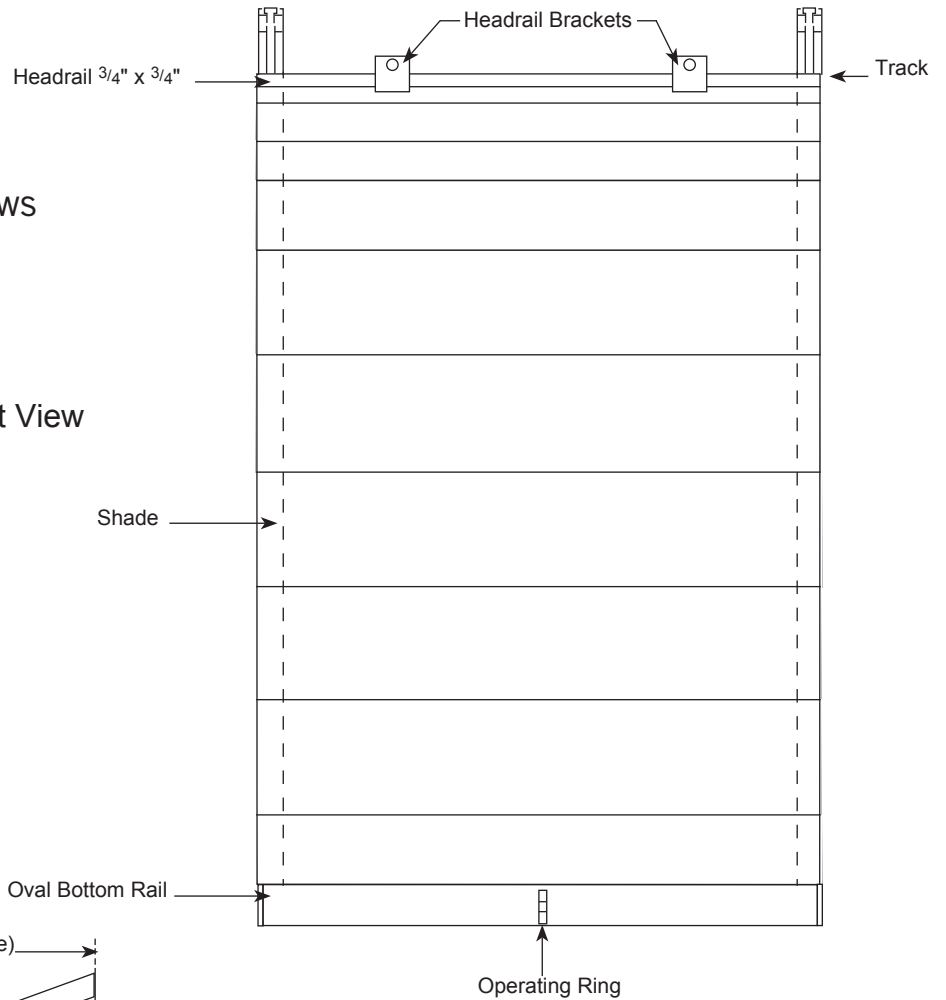

EST. 1973

Trackstar™ Folding Shade
System for Non-Vertical Windows
Tracklock, Telescoping Wand
Front View, Side View

Front View

Side View