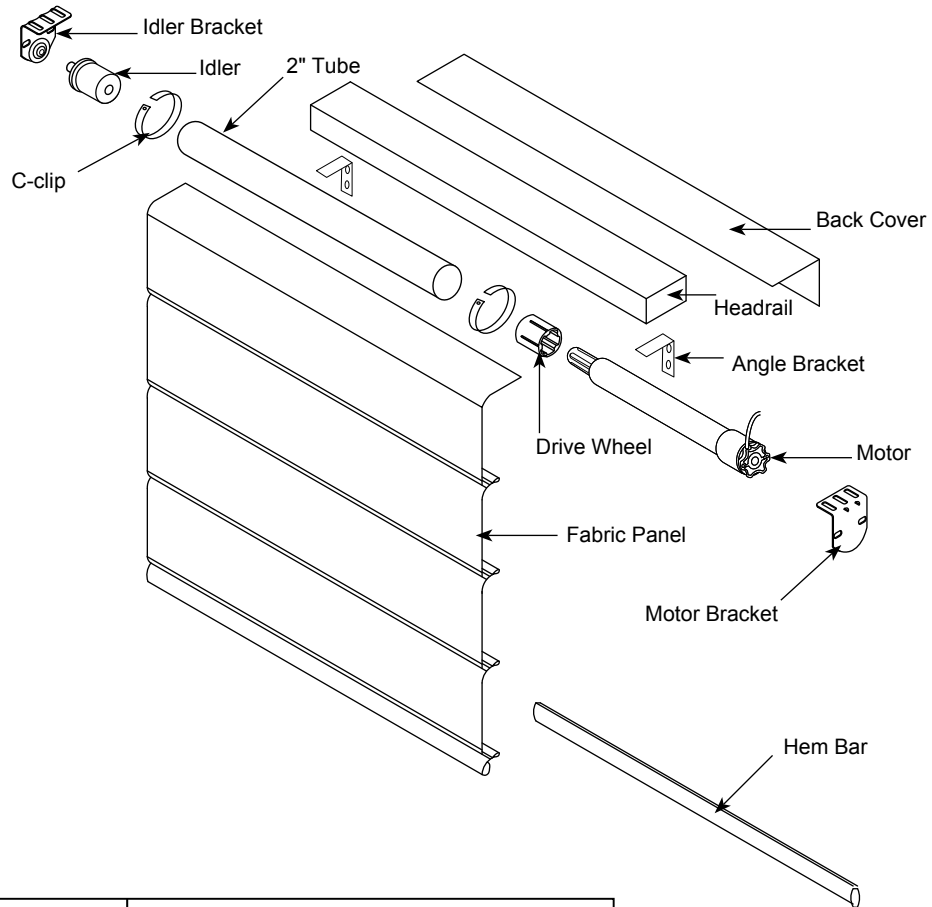

EST. 1973

Sunstar™ Folding Shade Motorized

Operator	Motor
Headrail	Wood
Max Headrail Width	5.5"
Min Headrail Width	3.5"
Max Shade Drop	360"
Headrail Colors	Shade Fabric
Available Hem Bars	Round or Oval
Mounting Brackets	3" Angle
Fabric Width for IS mount	1.5" less than opening