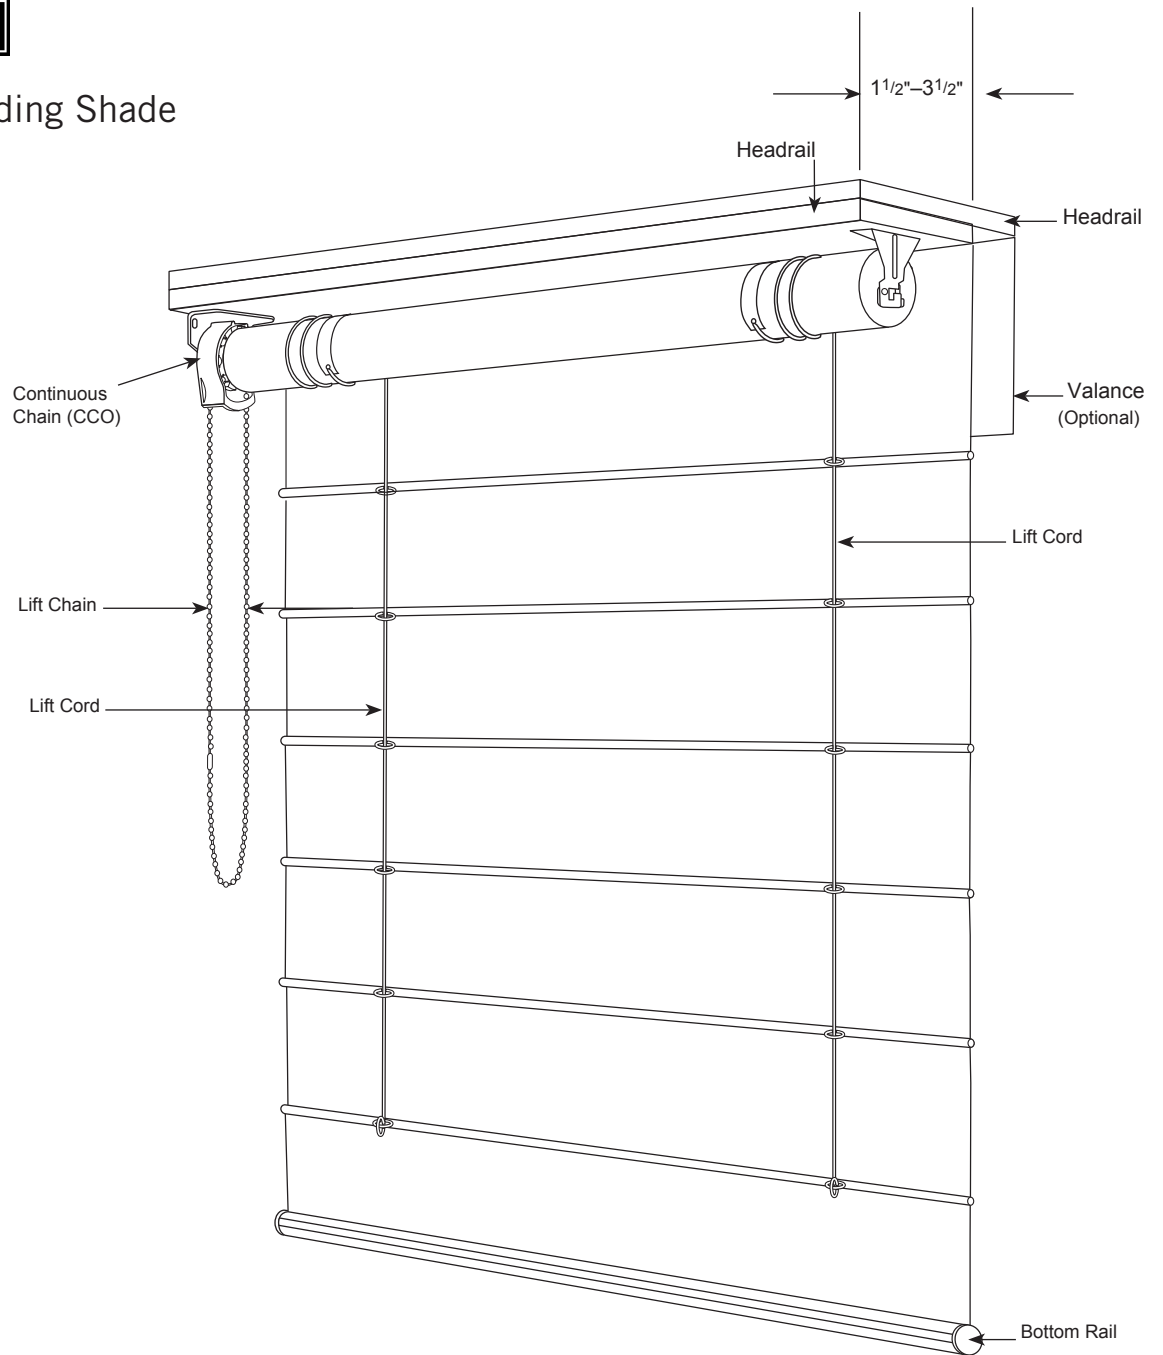

Sunstar™ Folding Shade Clutch

Operator	C8 CCO	C16 CCO	C24 CCO
Available Headrail	Wood		
Max Headrail Width	5" □		
Min Headrail Width	1.5" □	2"	3.5"
Max Shade Drop	120"		
Headrail Colors	Shade Fabric		
Hem Bars	.25" x .875" Oval Hem Bar		
Available Colors	White, Black, Clear Zinc		