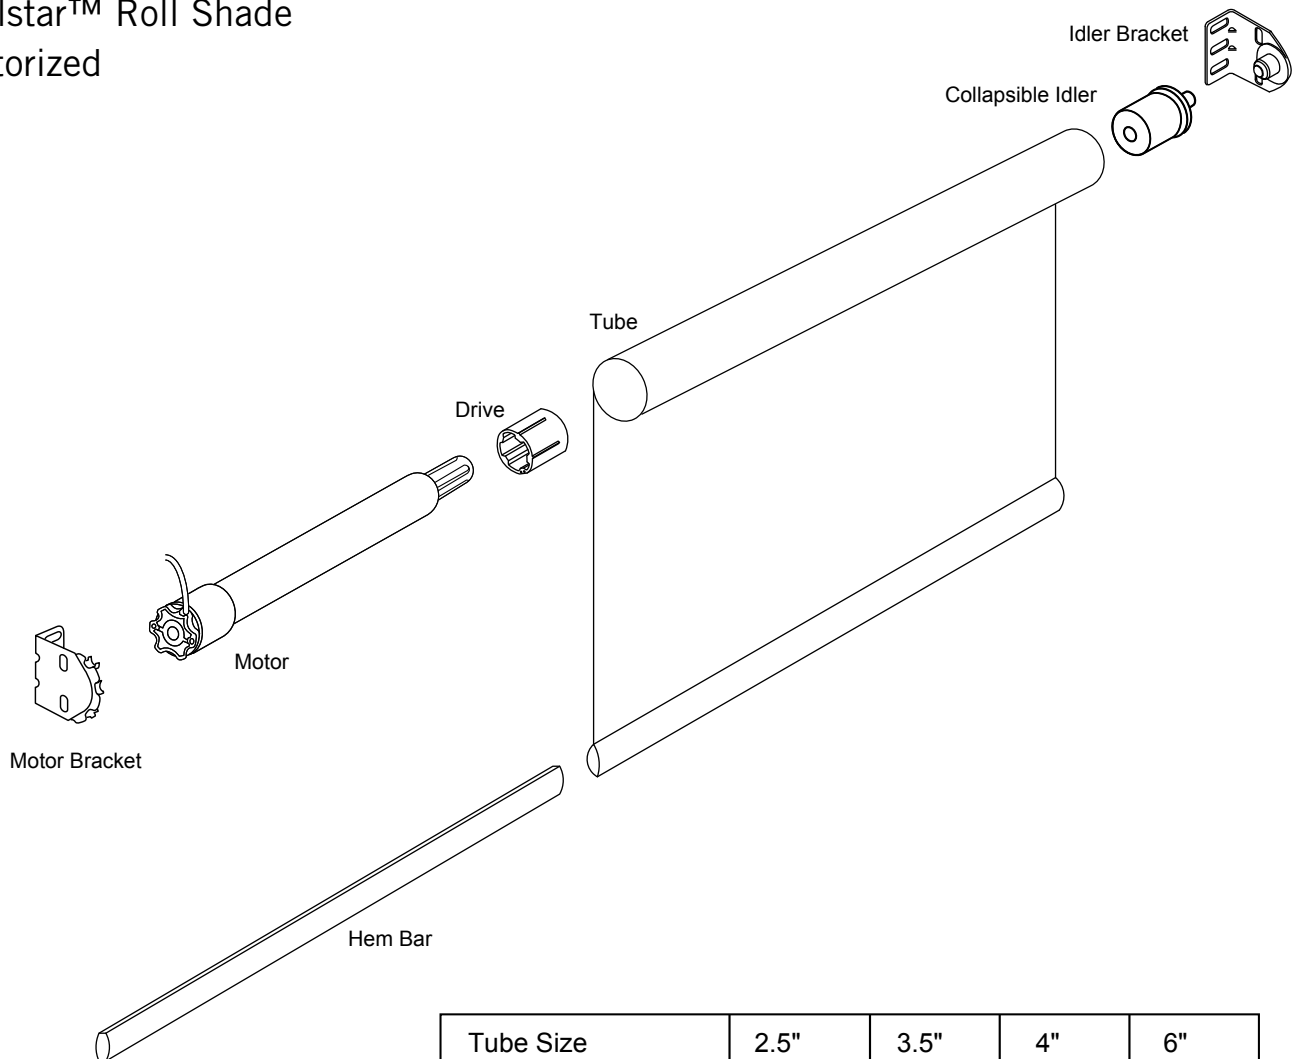

Rollstar™ Roll Shade Motorized

Tube Size	2.5"	3.5"	4"	6"
Max Width	150"	240"	300"	336"
Motors	LT50	LT50	LT50	LT50
Wall Offset	.625"	Available by Request		
Bracket Width	2.625"	Available by Request		
Fascia Offset	.125"	Available by Request		
Fascia Brk Height	4"	Available by Request		
Fascia Brk Width	4"	Available by Request		
Motor Side Light Gap	.875"	Available by Request		
Idler Side Light Gap	.875"	Available by Request		
Coupling	.875"	Optional	No	No
4" Fascia	Optional	Optional	No	No
4" Top Cover	Optional	Optional	No	No
5050 Pocket	Optional	Optional	No	No