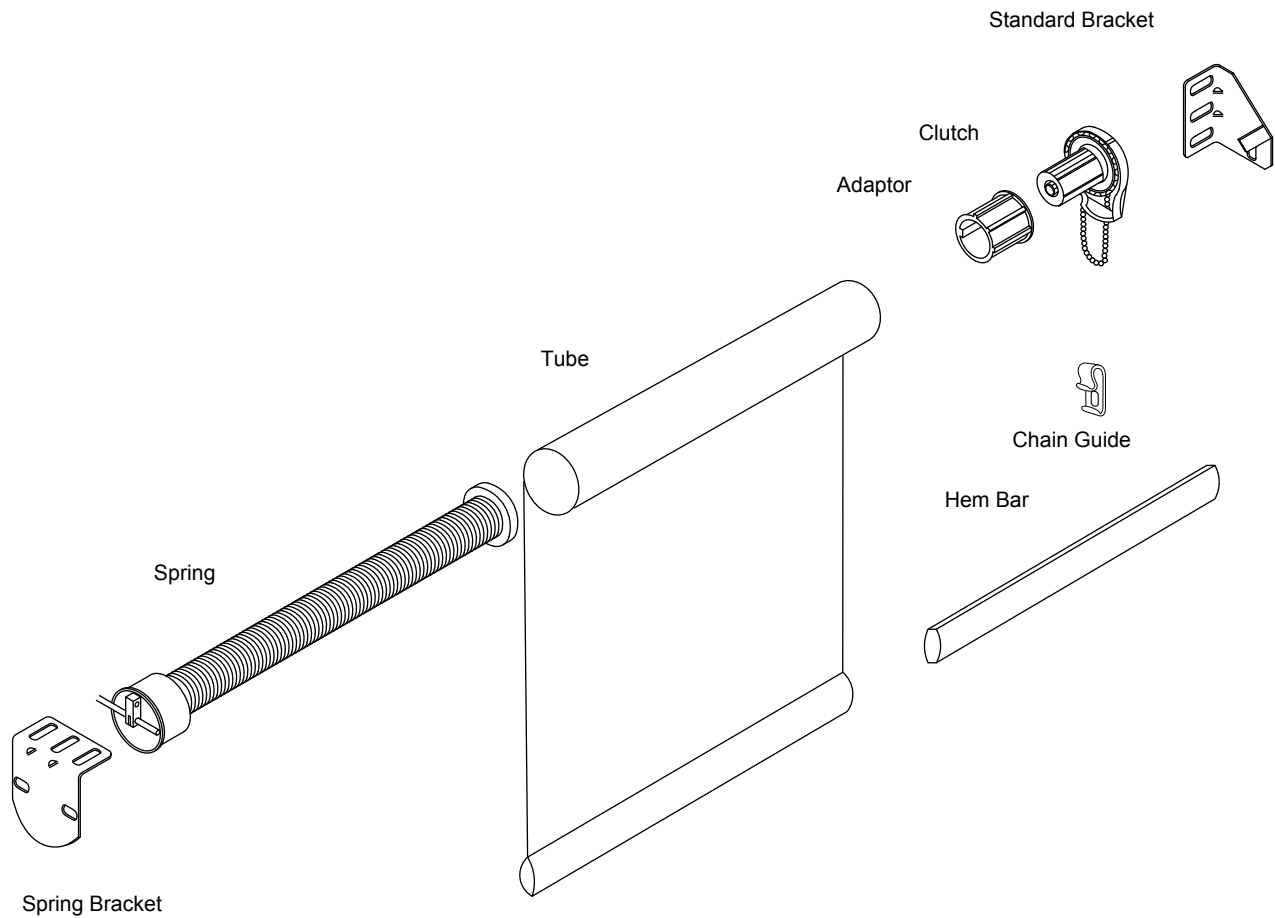

EST. 1973

Rollstar™ Roll Shade C24 Clutch with Lift Assist Spring

C24 Spring Bracket
1 ³ / ₈ " HD Spring Assist
2" or 2.75" Extruded Tube
Adaptor
C24 Clutch
Standard C24 Bracket
Chain Guide
Hem Bar