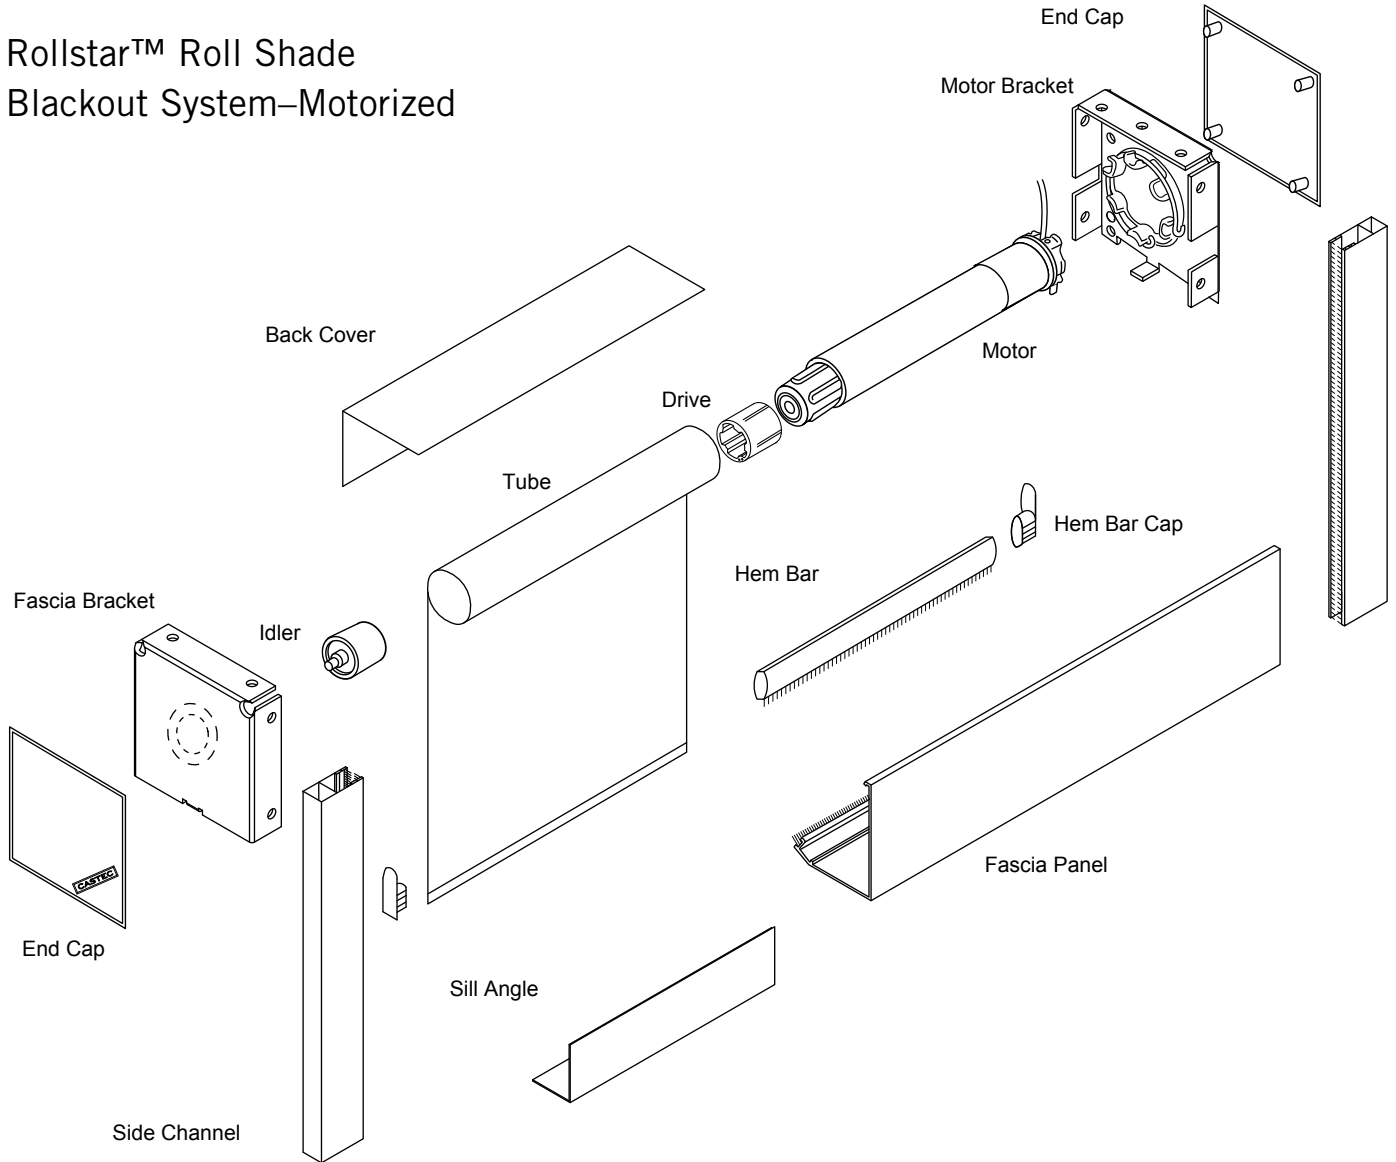

Rollstar™ Roll Shade Blackout System–Motorized

Tube Size	2" Dia	2.75" Dia	3.25" Dia
Operator	Motorized	Motorized	Motorized
Max Width	150"	240"	300"
Fascia Offset from Wall	.125"	N/A	N/A
Fascia Bracket Height	4"	N/A	N/A
Coupling Optional	Yes	Yes	Yes
Dual Configuration	Yes	Yes	Yes
2.5 Side Channel	Yes	Yes	Yes
1.5 Side Channel	Yes	Yes	Yes
Exterior Hem Bar	Oval	Oval	Oval
Sill Angle	Yes	Yes	Yes