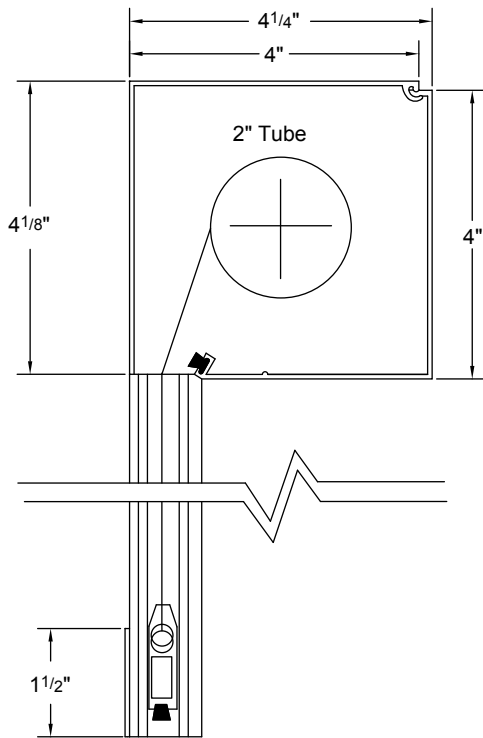

Rollstar™ Roll Shade Blackout System 4" Snap-On Fascia and 5050 Headbox Detail Side View

4" Fascia, Top and Back Cover

Side Channel

5050 Headbox

Side Channel