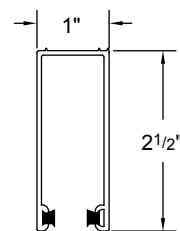

Rollstar™ Roll Shade Blackout System 4" Snap-On Fascia and 5050 Headbox Detail Side View

4" Fascia, Top and Back Cover

Side Channel

5050 Headbox

Side Channel