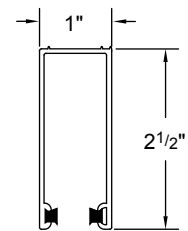

Rollstar™ Roll Shade Blackout System 4" Snap-On Fascia and 5050 Headbox Detail Side View

4" Fascia, Top and Back Cover

Side Channel

5050 Headbox

Side Channel