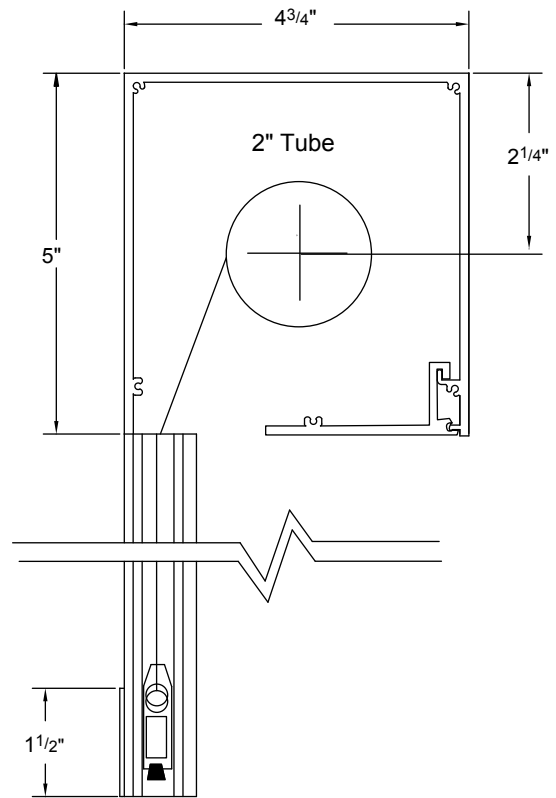

Rollstar™ Roll Shade Blackout System 4" Snap-On Fascia and 5050 Headbox Detail Side View

4" Fascia, Top and Back Cover

Side Channel

5050 Headbox

Side Channel